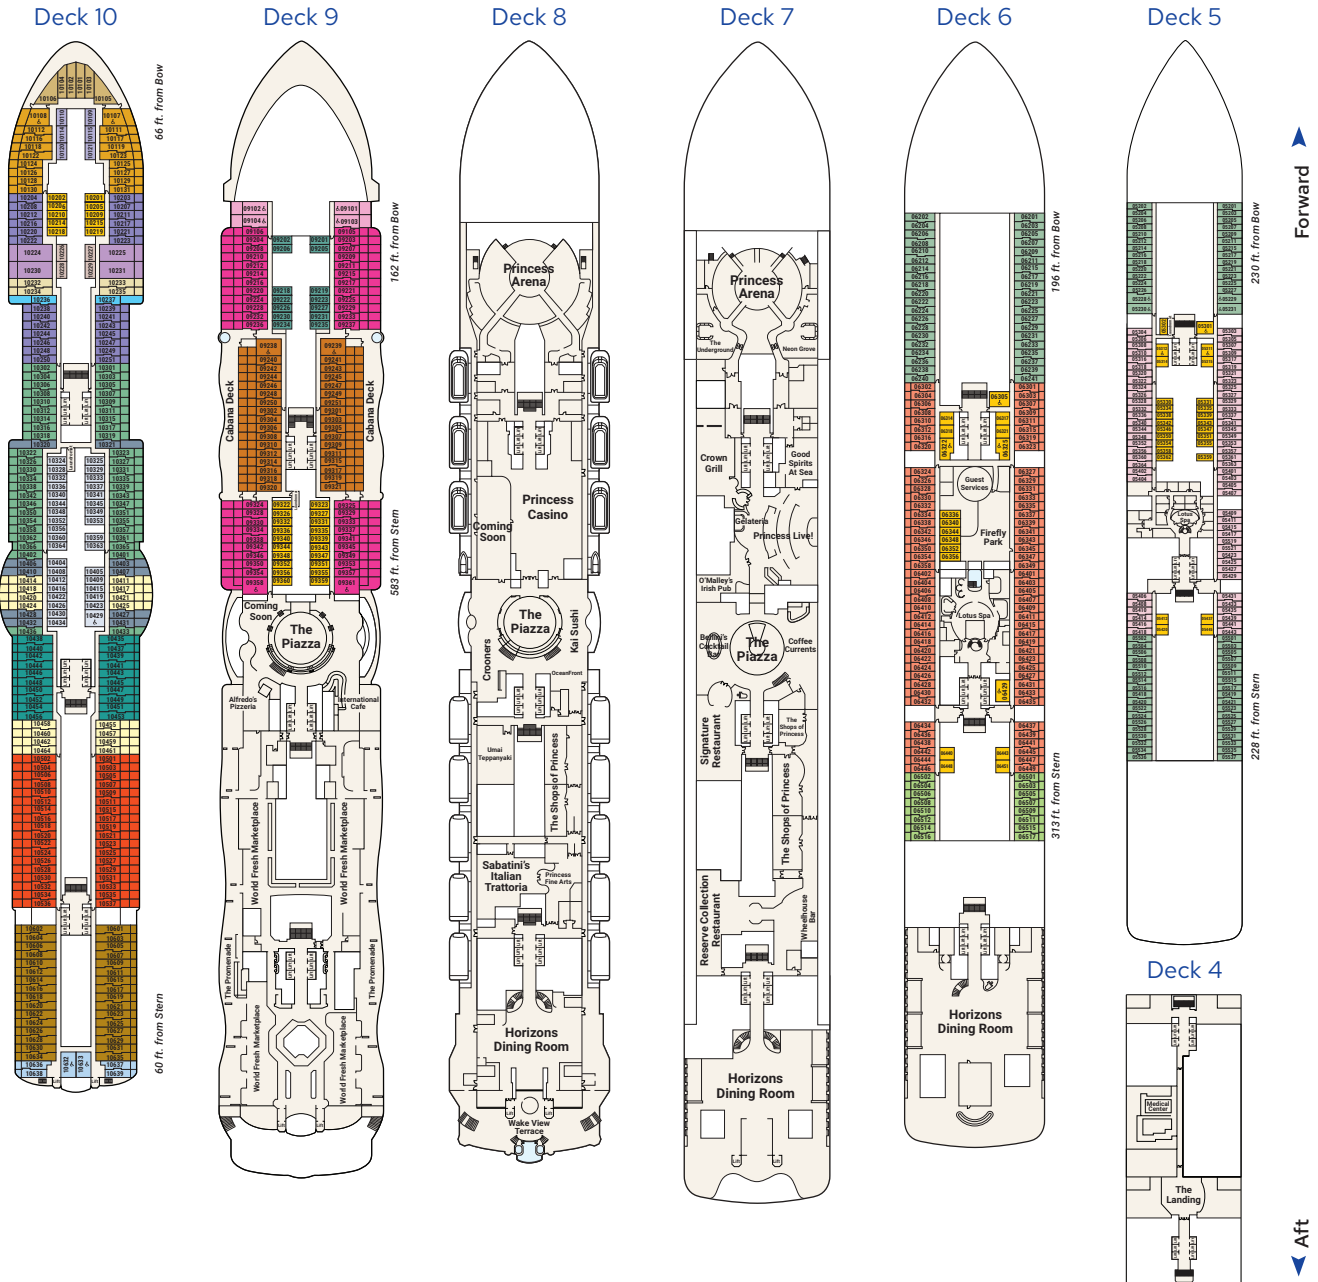

BALCONY

- D1** Premium balcony Mid-ship (Decks 10, 11, 12, 14, 15)
- D2** Premium balcony Forward (Decks 10, 11, 12, 14, 15), Aft (Decks 11, 12, 14, 15)
- DA** Deluxe balcony Mid (Decks 10, 11, 12, 14, 15)
- DB** Deluxe balcony Forward (Decks 10, 11, 12, 13, 14, 15), Mid (Decks 16, 17), Aft (Decks 11, 12, 14, 15)

- DC** Deluxe balcony Mid & Aft (Decks 16, 17)
- DD** Deluxe balcony Aft (Decks 10, 11, 12, 14)
- DE** Deluxe balcony Forward (Decks 10, 11, 12, 14)
- DF** Deluxe balcony Forward (Decks 9, 16)
- DG** Cove balcony Mid-ship (Decks 6)
- DH** Cove balcony Mid-aft (Decks 6)

- IC** Interior Forward (Decks 9, 16)
- ID** Interior Aft (Decks 15)
- IE** Interior Forward (Decks 10, 11, 12), Aft (Deck 17)
- IF** Interior Forward (Decks 16)
- IS** Interior Forward (Deck 10)

& Fully Accessible stateroom, roll-in or transfer shower, depending on stateroom category. Visit princess.com for the most up-to-date stateroom details.

OCEANVIEW

- O2** Premium oceanview Mid-ship (Decks 5)
- O3** Premium oceanview Forward (Decks 5, 6), Aft (Decks 5)
- O5** Premium oceanview Forward (Decks 10, 11)

INTERIOR

- IA** Interior Mid-ship (Decks 10, 11, 12, 14, 15)
- IB** Interior Forward (5, 6, 10, 11, 12, 14, 15), Mid (5, 6, 9, 16)